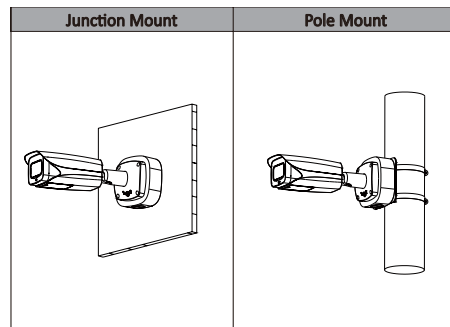

Dimensions (mm/inch)