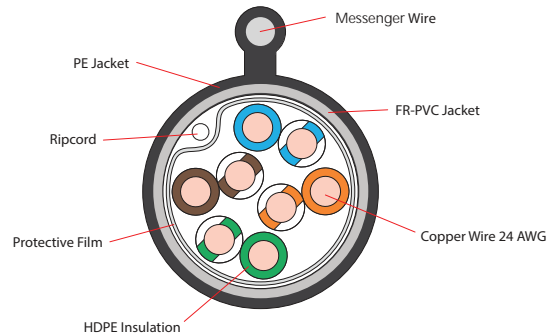

CAT5E UTP Cable

Outdoor Dropwire Double Jacket UTP, 24AWG

High-Performance Data Cable. Outdoor UV Rated Jacket. Self-supporting. 4 twisted-Pair cable, Using solid bare copper conductor 24 AWG, insulated with HDPE Jacket and messenger wire

Structure Specification

Conductor	Material	Solid bare copper
	Diameter	24 AWG (0.51mm)BC
Insulation	Material	HDPE
	Diameter	0.9±0.5 mm. (Overall Diameter = 8.8 mm.)
Outer jacket	Material	PE 5.5±0.2mm ,UV Proof
Inner jacket	Material	FR-PVC 1.0±0.2 mm, 5.1 mm Diameter
Ripcord	Under jacket	
Pair Colors	Pair1 White/Blue - Blue Pair2 White/Orange - Orange Pair3 White/Green - Green Pair4 White/Brown - Brown	
Messenger Wire	Material	Galvanize Steel Wire (1.3mm Diameter)